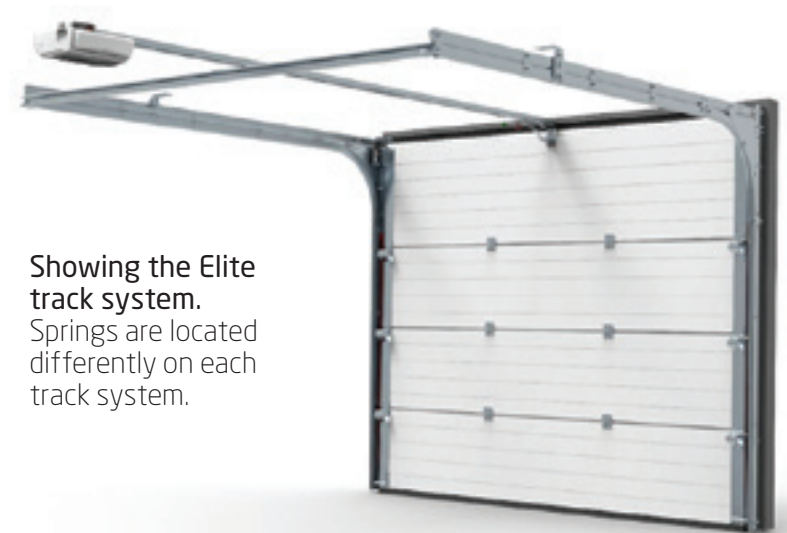

Features

- Unique track connecting system
- Reinforced bracket with pre-fitted cables and springs
- Partially tensioned springs
- Adjustable roller brackets and vertical tracks
- Just 100 mm headroom required (130 mm for electrical operation)

Dimensions	Description				
	Minimum Side Room Required	Actual Drive Through Height (manual)	Actual Drive Through Height (electric)	Minimum Head Room Required (manual)	Minimum Head Room Required (electric)
Elite	85 mm*	DOH** – 230 mm	DOH** – 20 mm	100 mm	130 mm
Plus	85 mm	DOH** – 170 mm	DOH** – 0 mm	160 mm	190 mm
Compact	85 mm	N/A	DOH** – 85 mm	N/A	90 mm

**DOH Daylight Opening Height
DOW Daylight Opening Width

SeceuroGlide | Sectional Plus
Front Mounted System

Ideal for larger garages – available in sizes up to 5000 mm wide.

The Plus has all the same running gear and tracks as the Elite but uses a front-mount torsion springing system to lift the door safely.

Features

- Anti-drop safety brakes as standard
- Reinforced anchor plates for front rollers.
- 160 mm headroom required

SeceuroGlide | Sectional Compact
Rear Mounted System

Low on headroom? Compact is the answer.

With just 90 mm of headroom required, the Compact uses a rear-mount torsion springing system, meaning it can fit into almost any garage. Small in size but big in features, the Compact has all the design benefits of the larger SeceuroGlide doors

Features

- Just 90 mm of headroom is required
- Rear-mount torsion springing system

Showing the Elite track system.
Springs are located differently on each track system.