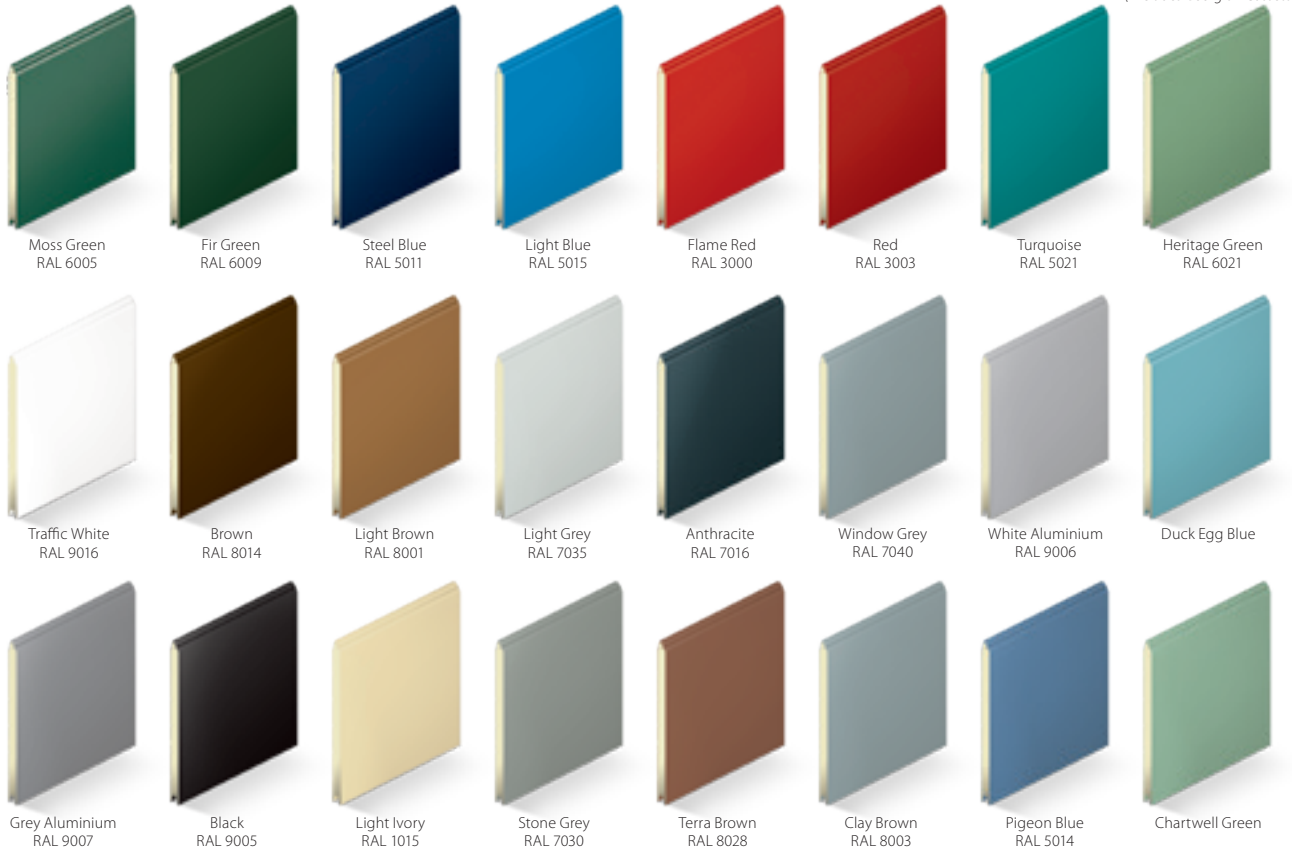

Embossed

3 Colours

This is where you can truly create your ideal garage door. Available in any RAL colour or BS colour, SeceuroGlide Sectionals provide the opportunity to match your door to your windows, front door or even your car! Here are some of our most popular finishes, including our metallic colours.

Free of Charge Colours

Standard Colours

Metallic Colours

Foiled Woodgrain
Only available in Centre Rib.

"I never realised there would be this much choice – I'm really impressed with how bespoke my door truly is."