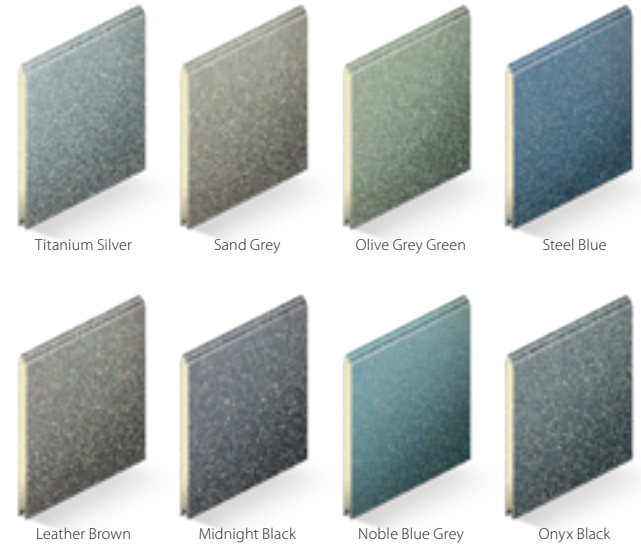

Georgian Cassette
(Embossed only)

Centre Ribbed

Ribbed

Un-Ribbed
(Smooth only)

2 Finish

Next, choose your finish.

Whether you go for smooth or embossed, you'll love the finished look.

Smooth

Embossed

3 Colours

This is where you can truly create your ideal garage door. Available in any RAL colour or BS colour, SeceuroGlide Sectionals provide the opportunity to match your door to your windows, front door or even your car! Here are some of our most popular finishes, including our metallic colours.

Free of Charge Colours

Standard Colours

Metallic Colours

Foiled Woodgrain
Only available in Centre Rib.

"I never realised there would be this much choice – I'm really impressed with how bespoke my door truly is."