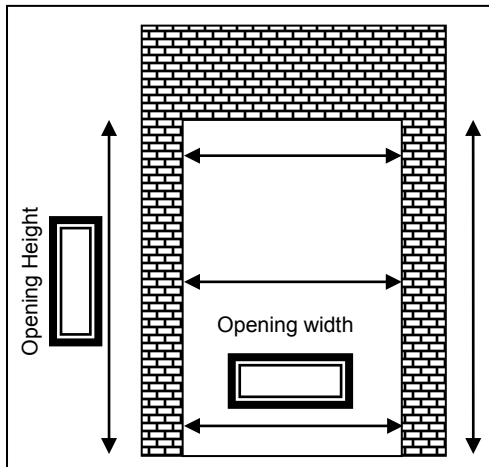

PVC Crash Doors Double Leaf – Order Form

Email Order Form to: sales@arrowsecurityshutters.co.uk

Customer:

Delivery Address:

Self-Fit DIY doors that are pre-made and easy to fit

How To Measure

WIDTH: Measure the structural width of the opening in three locations top middle and bottom. Use the smallest figure as your measurement

HEIGHT: Measure the structural height of the opening in two locations left and right side top to bottom. Use the smallest figure as your measurement.

MADE TO MEASURE SIZES: select size width from 1600mm to 3000mm x select size height from 2000mm to 3000mm